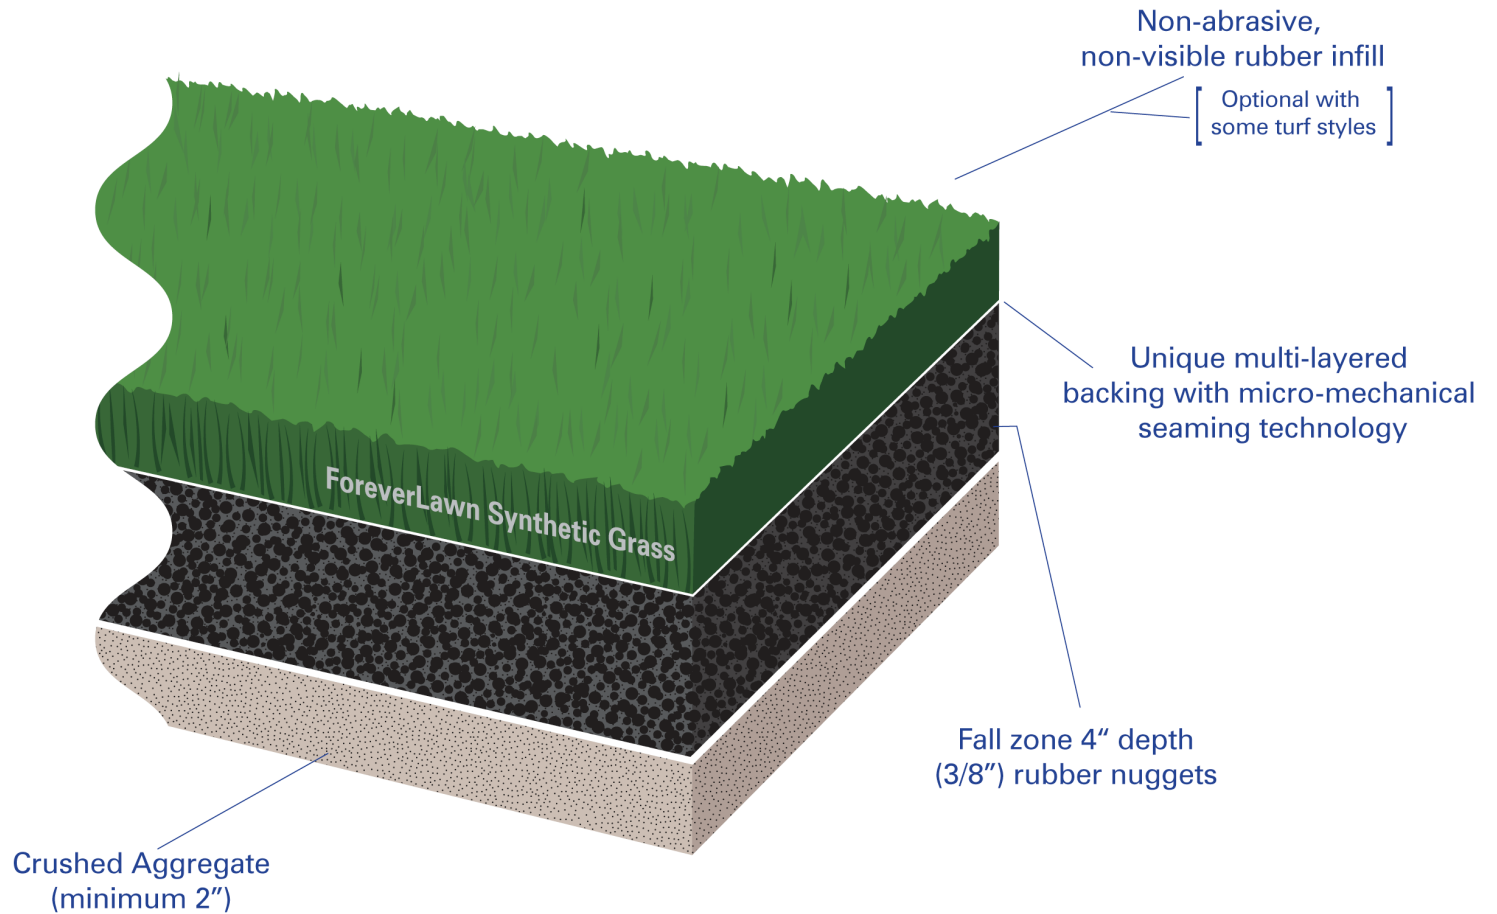

# Playground Grass System

Edge Detail - Cross Section (4" rubber mulch)

4500 Bogan Avenue NE • Albuquerque, NM 87109  
Phone: 505.217.0177 • Fax: 866.212.1925 • foreverlawn.com

Drawn By	Name M.Jiron	Date 5/7/09
Scale	Not to scale	
Drawing No.	ED-150	