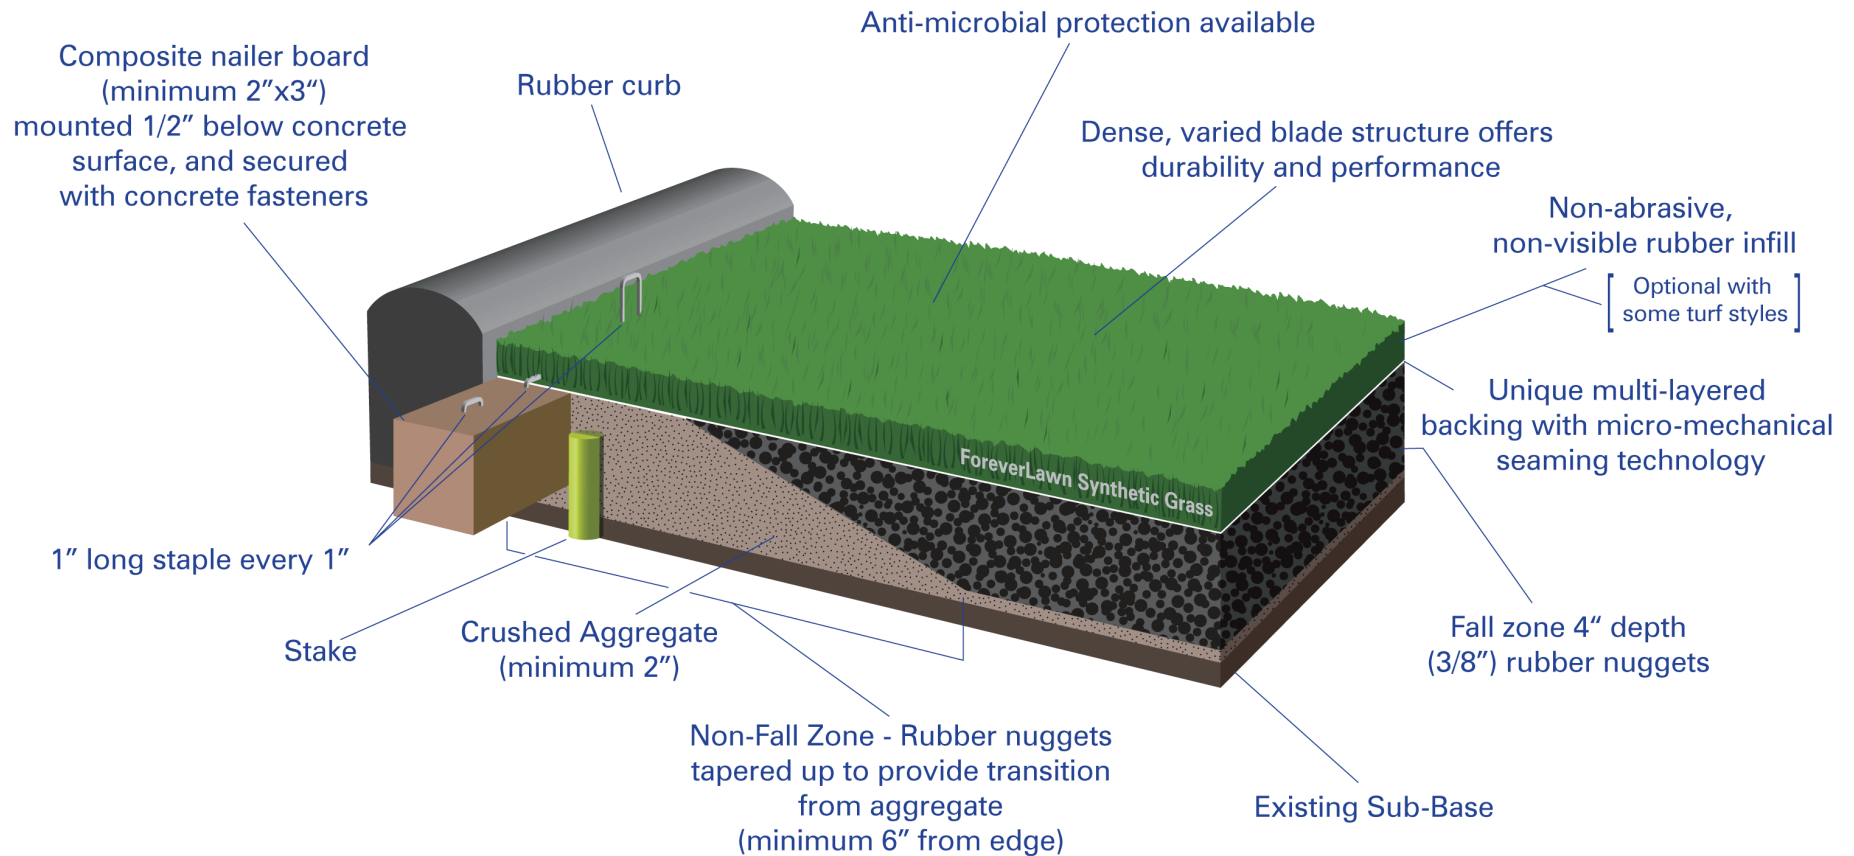

# Playground Grass System

Edge Detail - Rubber curb (transition from aggregate to rubber)

4500 Bogan Avenue NE • Albuquerque, NM 87109  
 Phone: 505.217.0177 • Fax: 866.212.1925 • foreverlawn.com

Drawn By	Name M.Jiron	Date 5/7/09
Scale	Not to scale	
Drawing No.	ED-130	